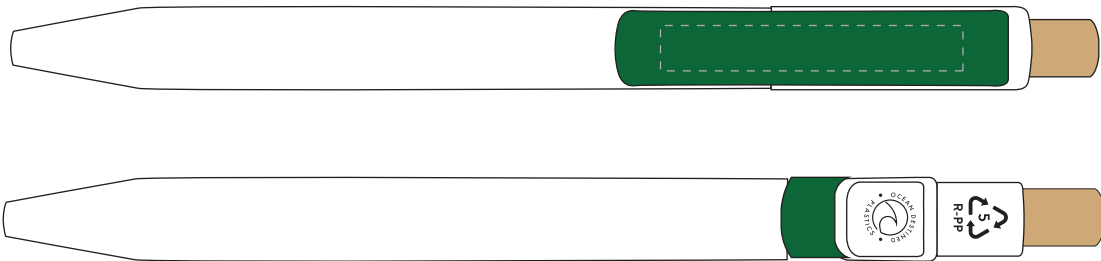

Your Ref:	Quantity:	Product Code: TPC000118
Our Ref:	Version: 1	Product Colour: GREEN

PRINTING CONCERNS:**PRODUCT INFO:**

We stock this item in the following colours

**PANTONE REFERENCE(S)**

Full colour printing

ARTWORK SCALE 100%

ARTWORK SCALE 100%

Digital print area: 40mm x 6mm

Product Image for visualisation
- colours may vary

The dashed line is to demonstrate print area and will not appear on your printed item